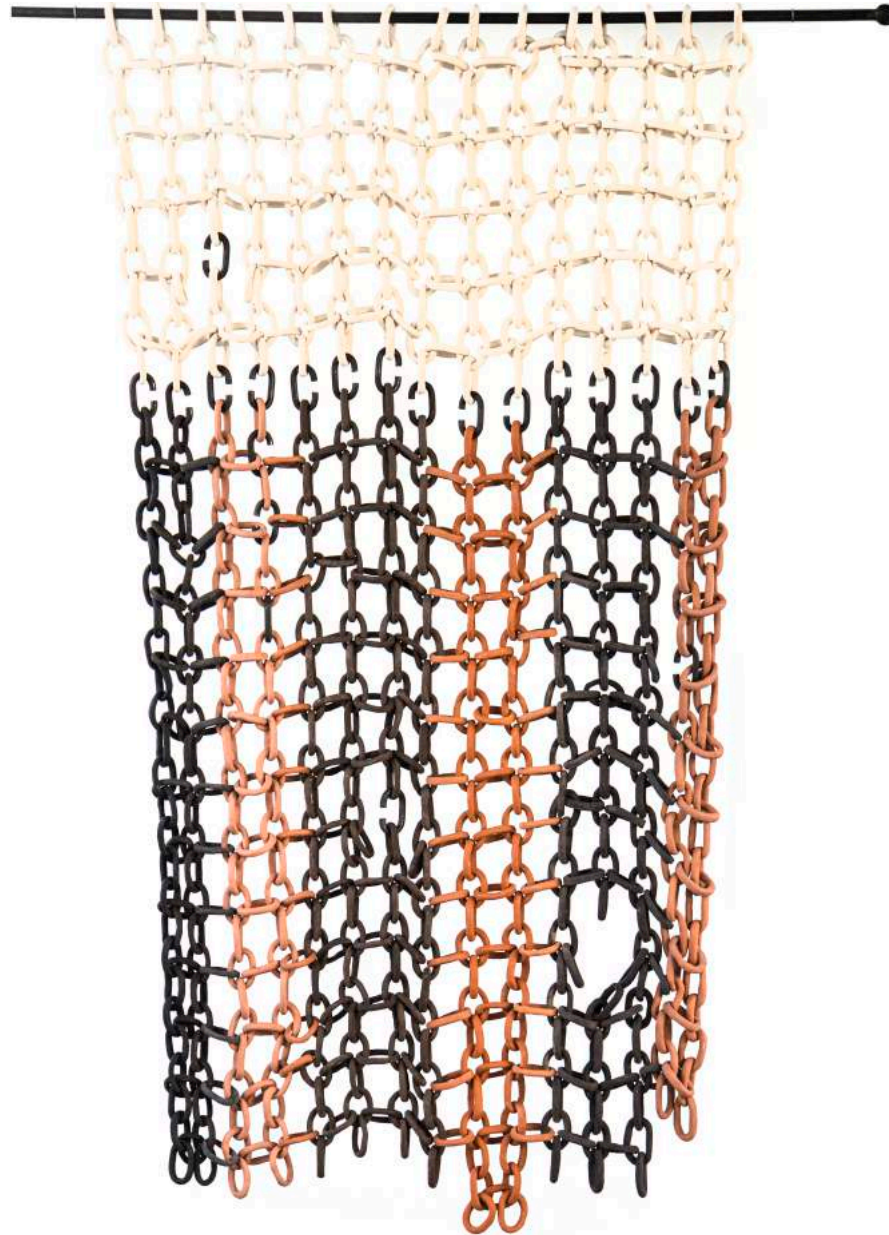

PORTFOLIO

ARCHIVE *selected exhibitions*

CANDELA BADO

La otra mitad del amor, 2022
Walden Naturae Gallery

Atenas, 2021
Glazed ceramic tiles on panel, terracota

Bandera (flag), 2021
Stoneware from different clay bodies, steel

Finger-gun, 2021
White stoneware, black glaze

Cobalt head, 2021
Stoneware, cobalt glaze

Drifter (ii), 2022
Stoneware, copper

Bandera II, 2021
Stoneware from different clay bodies, steel

Caption

La otra mitad del amor, 2021
Terracota

White wall, 2020
Ceramics