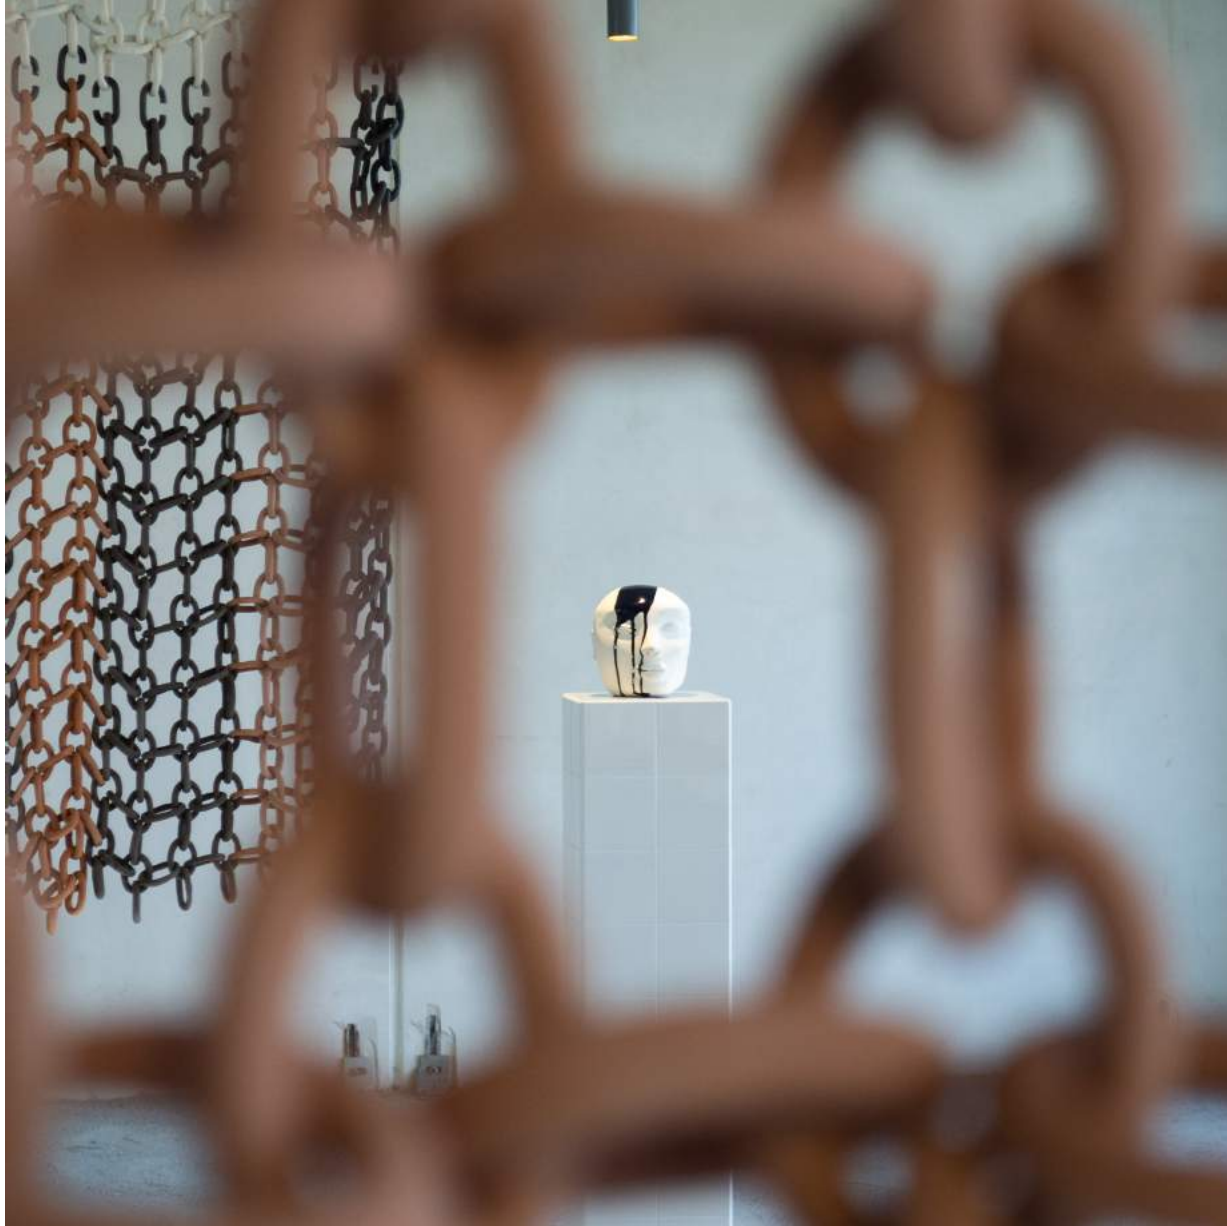

Itchy feet, 2021
Ceramics on wood panel