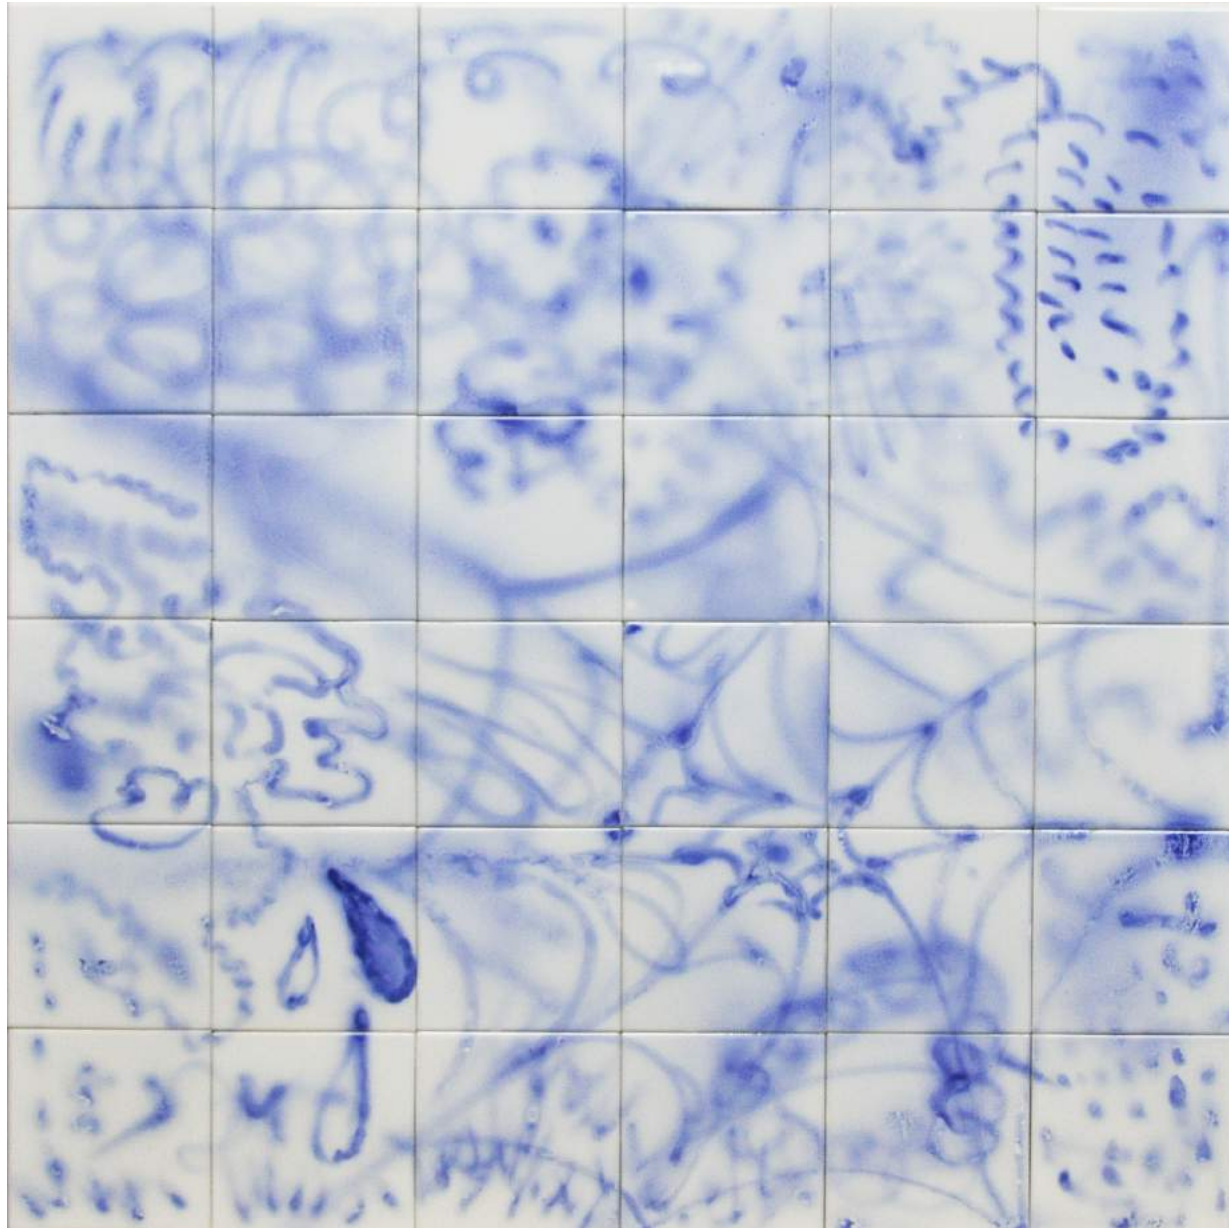

Finger-gun, 2021
White stoneware, black glaze

Cobalt head, 2021
Stoneware, cobalt glaze

Drifter (ii), 2022
Stoneware, copper

Bandera II, 2021
Stoneware from different clay bodies, steel

Caption

La otra mitad del amor, 2021
Terracota

Catábasis, 2022
Terracota, glazed stoneware, ceramic chains, tiles

Los espacio otros / Of Other Spaces, 2021
Liquido Gallery

Detail of *entanglement*, 2021
Ceramics, steel

Bla bla bla, 2020
Ceramics on wood panel

White wall, 2020
Ceramics